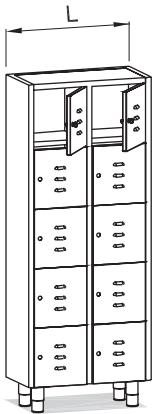

N. VANI N. COMPARTMENTS N. ABTEILUNGEN	L	P	Cod.	
5x2=10	700	350	W730 3 0700	
5x3=15	1050	350	W730 3 1050